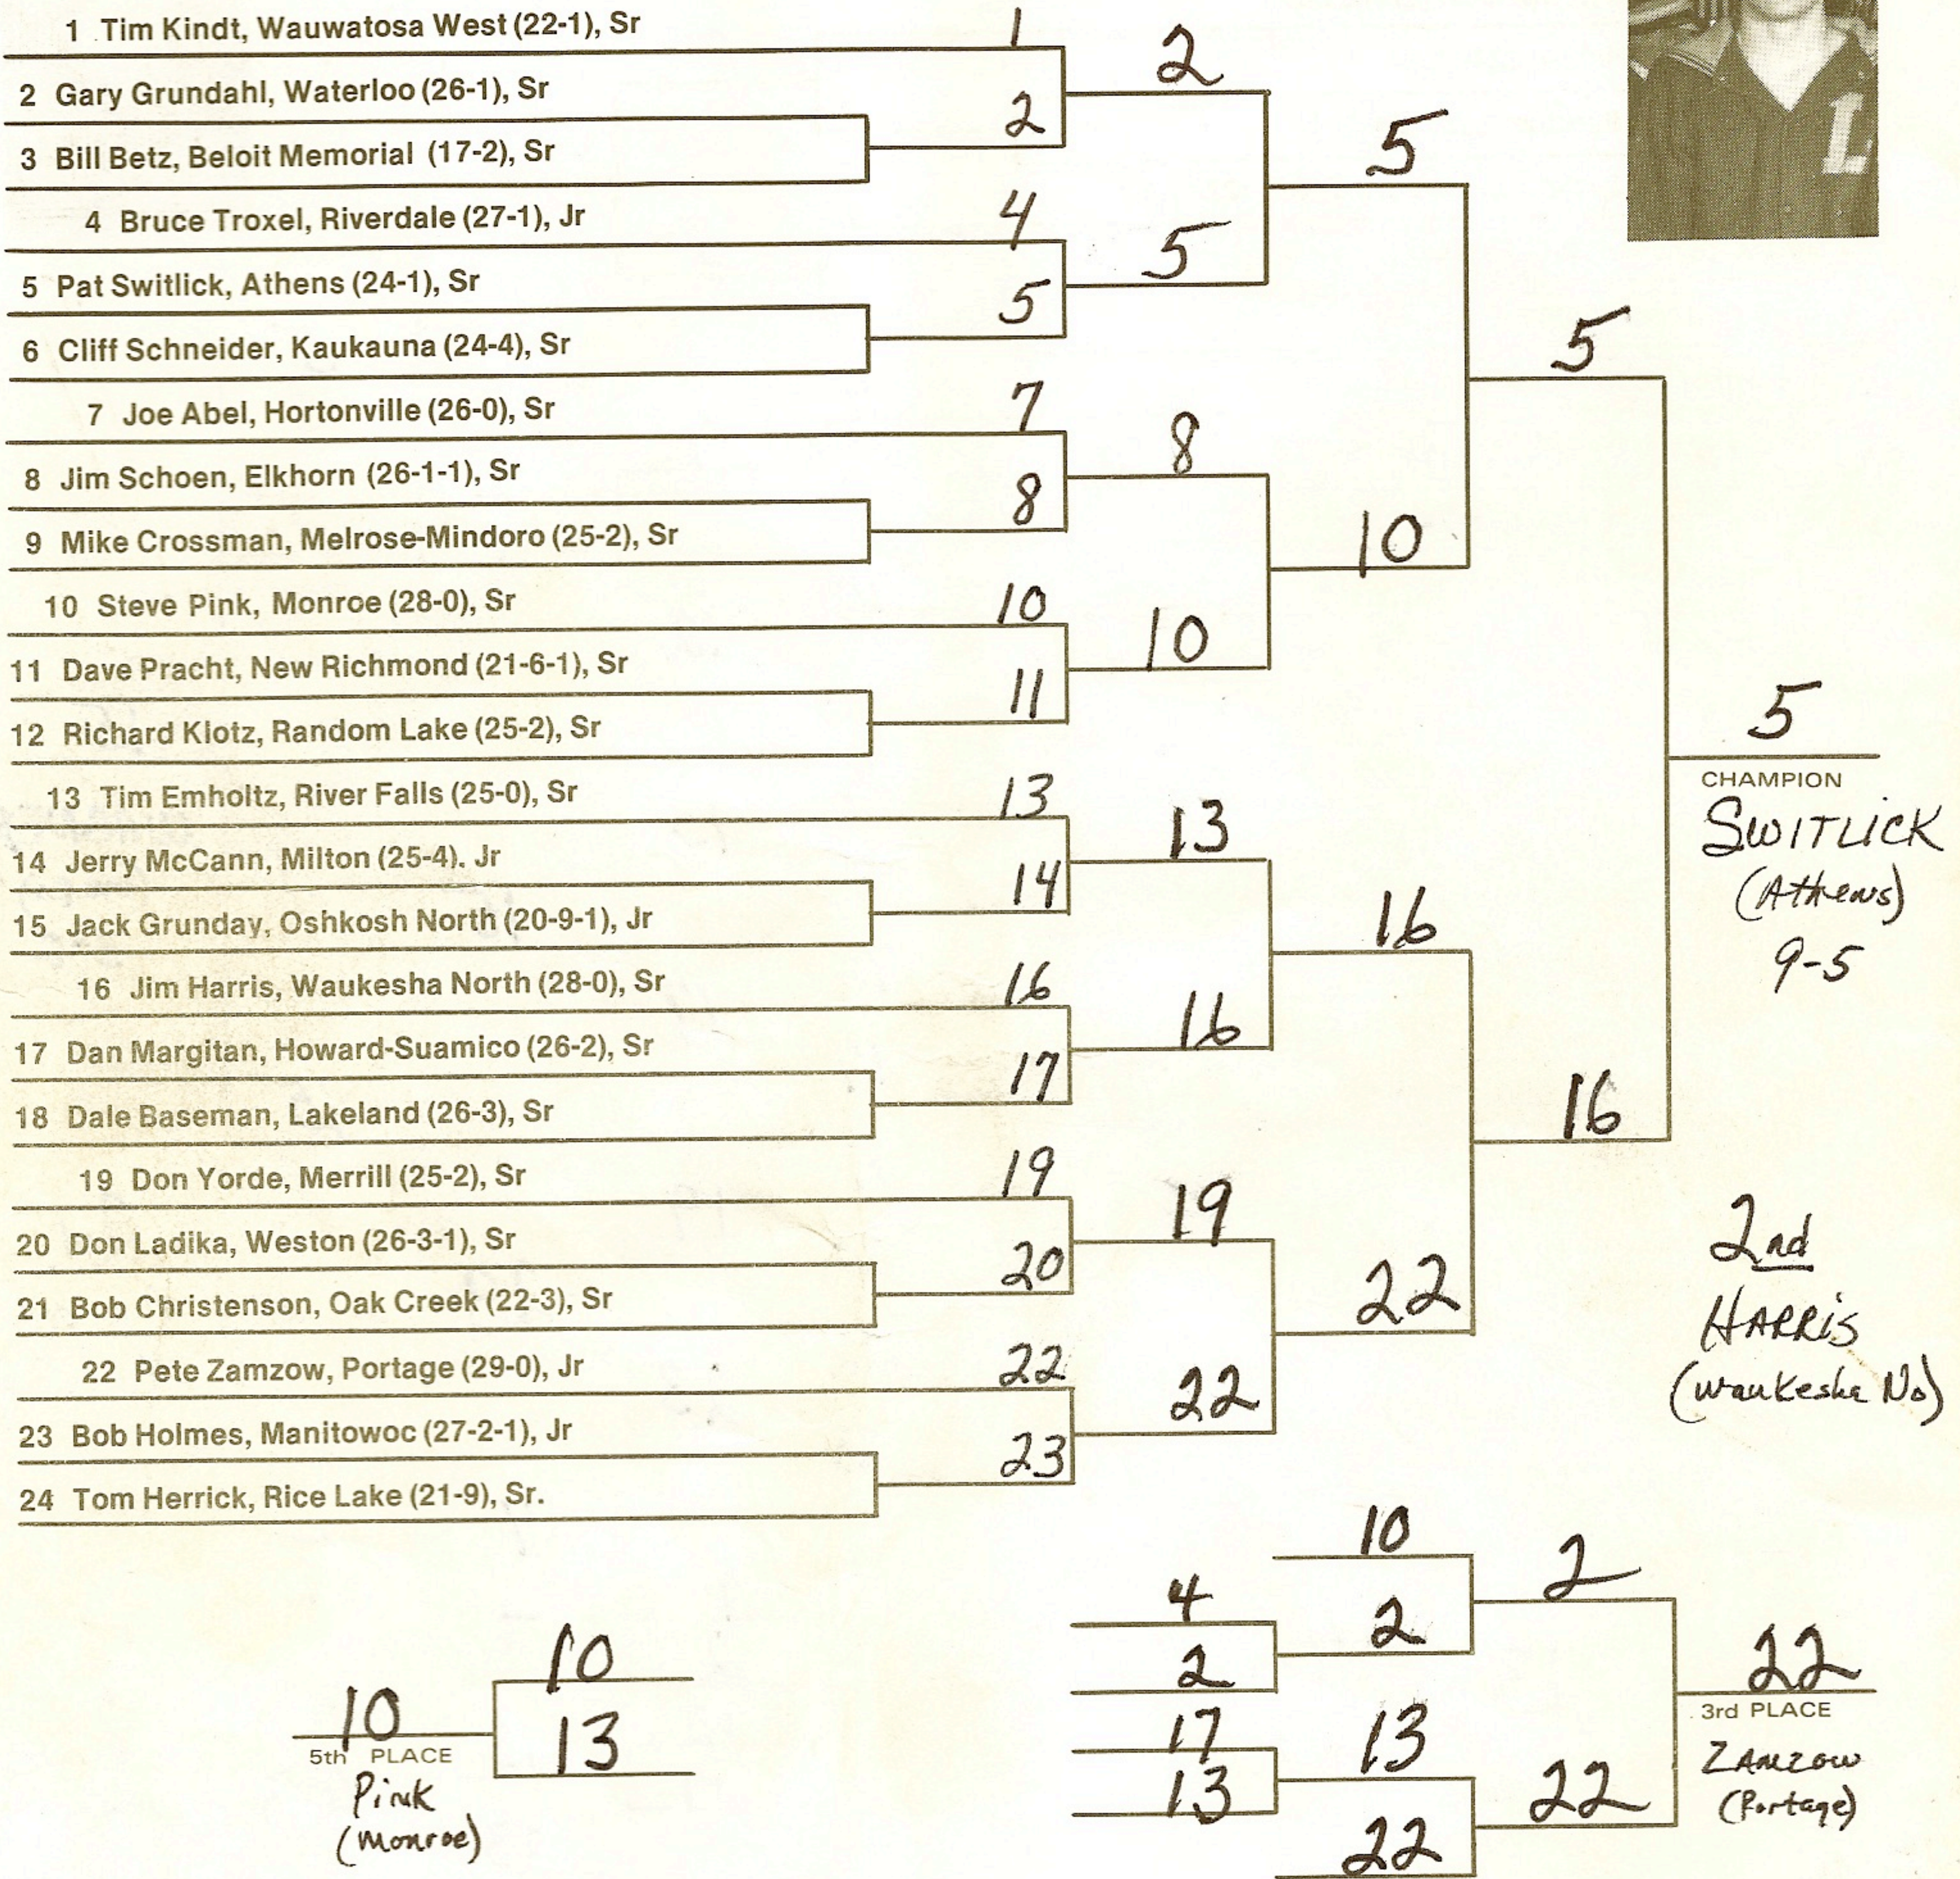

185 POUND CLASS

Tony Udelhofen (31-1), Lancaster

INDIVIDUAL CHAMPIONS — 1940 - 1976

175 Pounds

- 1940—Arnold Volz, Racine Park
- 1969—Ron Dobbs, Richland Center (30-0)
- 1970—Bob Druckenbrod, Madison Memorial (26-3)

180 Pounds

- 1941—Art Isleb, Milwaukee Washington
- 1942—Robert Hayward, Milwaukee Washington
- 1947—Gene Ureda, Milwaukee South
- 1948—Kenneth Powleit, West Milwaukee
- 1949—Paul Luetz, Beloit
- 1950—Norman Sobczak, Milwaukee South
- 1951—Joe Kumprey, Milwaukee Pulaski

- 1952—Ed Reichel, Racine Horlick
- 1953—Paul Juszczak, Milwaukee Pulaski
- 1954—Paul Juszczak, Milwaukee Pulaski
- 1955—Jim Uthagrove, Stevens Point
- 1956—Bill Mitchell, Kenosha
- 1957—Gerald Schindler, Milwaukee Juneau
- 1958—Roger Larson, Marshfield
- 1959—John Triggs, Milwaukee King
- 1960—Ralph Waltz, Granville (22-1)
- 1961—Harry Roberts, Janesville (21-4)
- 1962—Pat Sommerfield, Milwaukee Custer (19-4)
- 1963—Ken Haacke, Muskego (29-0)
- 1964—Gary Stults, Beloit (28-0)
- 1965—John Sandner, Madison West (25-0-1)